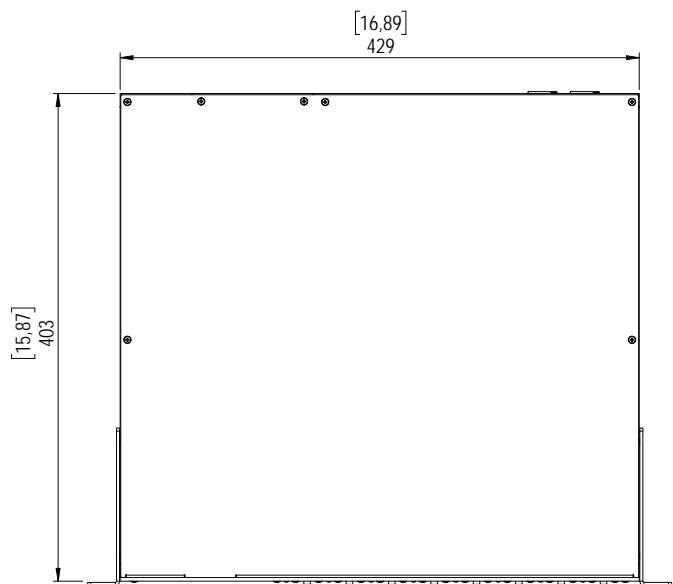

Riga
+37 16.868.8955

ProPlex[®] SGBS

SIMPLE GIGABIT SWITCHES

10-PORT

TECHNICAL SPECIFICATIONS

Model	All-Copper Models	2x OpticalCon Quad Models	1x OpticalCon Quad Models	OpticalCon Duo Models	Optical LC Models
Front Panel Ethernet Ports			8x EtherCon RJ45		
Rear Panel Ethernet Ports	2x EtherCon RJ45	2x OpticalCon Quad	1x OpticalCon Quad combined ports 9-10	2x OpticalCon Duo	2x Duplex LC
Number of Ports with PoE	10 (if equipped)	8 (if equipped)	8 (if equipped)	8 (if equipped)	8 (if equipped)
PoE Type	"PoE+" (25W) also compatible with "PoE" (15W) devices (if equipped)				
PoE Standards	802.3af and 802.3at (if equipped)				
LCD Display	Yes				
Custom Switch Configurations	Yes, via LCD menu				
Port status LEDs	RGB multicolour				
AC Power	100-240 VAC, 50/60 Hz				
Mains Connector	Duplex Neutrik PowerCon TRUE1™ with In and Thru				
Max Unit Power Consumption	160 W with PoE, 25 W without PoE				
Cooling	Forced air				
Operating Temperature	-4 to +104 °F [-20 to +40 °C]				
EIA Rack Units	19" 1U				
Unit Dimensions (WxHxD)	19 x 1.75 x 15.9 in [482.6 x 43.7 x 403 mm]				
Shipping Dimensions (WxHxD)	21.75 x 5.75 x 22.75 in [552 x 146 x 70 mm]				
Unit Weight	13.2 lbs [6 Kg] with PoE, 13.0 lbs [5.9 Kg] without PoE				
Shipping Weight	16.3 lbs [7.4 Kg] with PoE, 16.1 lbs [7.3 Kg] without PoE				

SIMPLE GIGABIT SWITCHES
10-PORT

Dimensions in millimeters [inches]

Los Angeles
+1 818.899.8818

London
+44 (0)20.8574.9700

New York
+1 201.896.8600

tmb
www.tmb.com

Toronto
+1 519.538.0888

Beijing
+86 10.8492.1587