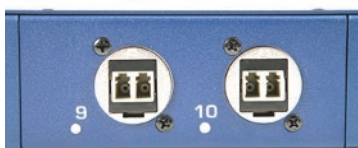

Riga
+37 16.868.8955

ProPlex[®] SGBS

SIMPLE GIGABIT SWITCHES

10-PORT

Rear panel port connector options

2x EtherCon

2x Duplex LC

2x OpticalCon Quad
or 2x OpticalCon Duo

1x OpticalCon Quad
running both ports

LCD Control Panel

Everything you need at your fingertips! Easily switch configurations with simple button presses. Six preset configurations: Unmanaged; Managed; Managed + DHCP; Managed + 2 VLAN groups; Managed + 3 VLAN groups; and Custom. Switch management without the support calls!