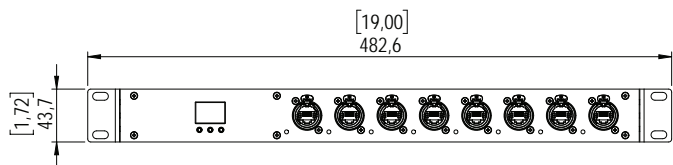

Riga
+37 16.868.8955

ProPlex[®] SGBS

SIMPLE GIGABIT SWITCHES

10-PORT

TECHNICAL SPECIFICATIONS

Model	All-Copper Models	2x OpticalCon Quad Models	1x OpticalCon Quad Models	OpticalCon Duo Models	Optical LC Models
Front Panel Ethernet Ports			8x EtherCon RJ45		
Rear Panel Ethernet Ports	2x EtherCon RJ45	2x OpticalCon Quad	1x OpticalCon Quad combined ports 9-10	2x OpticalCon Duo	2x Duplex LC
Number of Ports with PoE	10 (if equipped)	8 (if equipped)	8 (if equipped)	8 (if equipped)	8 (if equipped)
PoE Type	"PoE+" (25W) also compatible with "PoE" (15W) devices (if equipped)				
PoE Standards	802.3af and 802.3at (if equipped)				
LCD Display	Yes				
Custom Switch Configurations	Yes, via LCD menu				
Port status LEDs	RGB multicolour				
AC Power	100-240 VAC, 50/60 Hz				
Mains Connector	Duplex Neutrik PowerCon TRUE1™ with In and Thru				
Max Unit Power Consumption	160 W with PoE, 25 W without PoE				
Cooling	Forced air				
Operating Temperature	-4 to +104 °F [-20 to +40 °C]				
EIA Rack Units	19" 1U				
Unit Dimensions (WxHxD)	19 x 1.75 x 15.9 in [482.6 x 43.7 x 403 mm]				
Shipping Dimensions (WxHxD)	21.75 x 5.75 x 22.75 in [552 x 146 x 70 mm]				
Unit Weight	13.2 lbs [6 Kg] with PoE, 13.0 lbs [5.9 Kg] without PoE				
Shipping Weight	16.3 lbs [7.4 Kg] with PoE, 16.1 lbs [7.3 Kg] without PoE				

SIMPLE GIGABIT SWITCHES
10-PORT

Dimensions in millimeters [inches]

Los Angeles
+1 818.899.8818

London
+44 (0)20.8574.9700

New York
+1 201.896.8600

tmb
www.tmb.com

Toronto
+1 519.538.0888

Beijing
+86 10.8492.1587