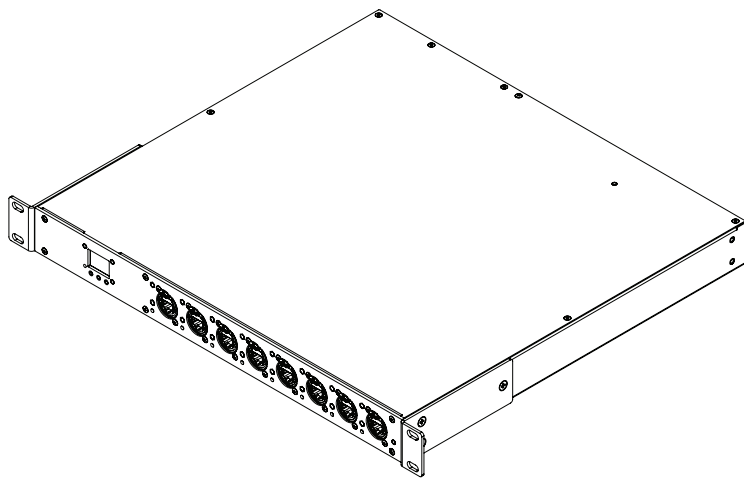

Riga
+37 16.868.8955

ProPlex[®] SGBS

SIMPLE GIGABIT SWITCHES

10-PORT

TECHNICAL SPECIFICATIONS

Model	All-Copper Models	2x OpticalCon Quad Models	1x OpticalCon Quad Models	OpticalCon Duo Models	Optical LC Models
Front Panel Ethernet Ports			8x EtherCon RJ45		
Rear Panel Ethernet Ports	2x EtherCon RJ45	2x OpticalCon Quad	1x OpticalCon Quad combined ports 9-10	2x OpticalCon Duo	2x Duplex LC
Number of Ports with PoE	10 (if equipped)	8 (if equipped)	8 (if equipped)	8 (if equipped)	8 (if equipped)
PoE Type	"PoE+" (25W) also compatible with "PoE" (15W) devices (if equipped)				
PoE Standards	802.3af and 802.3at (if equipped)				
LCD Display	Yes				
Custom Switch Configurations	Yes, via LCD menu				
Port status LEDs	RGB multicolour				
AC Power	100-240 VAC, 50/60 Hz				
Mains Connector	Duplex Neutrik PowerCon TRUE1™ with In and Thru				
Max Unit Power Consumption	160 W with PoE, 25 W without PoE				
Cooling	Forced air				
Operating Temperature	-4 to +104 °F [-20 to +40 °C]				
EIA Rack Units	19" 1U				
Unit Dimensions (WxHxD)	19 x 1.75 x 15.9 in [482.6 x 43.7 x 403 mm]				
Shipping Dimensions (WxHxD)	21.75 x 5.75 x 22.75 in [552 x 146 x 70 mm]				
Unit Weight	13.2 lbs [6 Kg] with PoE, 13.0 lbs [5.9 Kg] without PoE				
Shipping Weight	16.3 lbs [7.4 Kg] with PoE, 16.1 lbs [7.3 Kg] without PoE				

SIMPLE GIGABIT SWITCHES
10-PORT

Dimensions in millimeters [inches]

Los Angeles
+1 818.899.8818

London
+44 (0)20.8574.9700

New York
+1 201.896.8600

tmb
www.tmb.com

Toronto
+1 519.538.0888

Beijing
+86 10.8492.1587