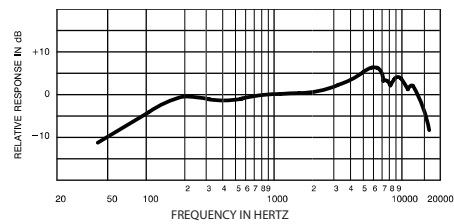

Frequency Response