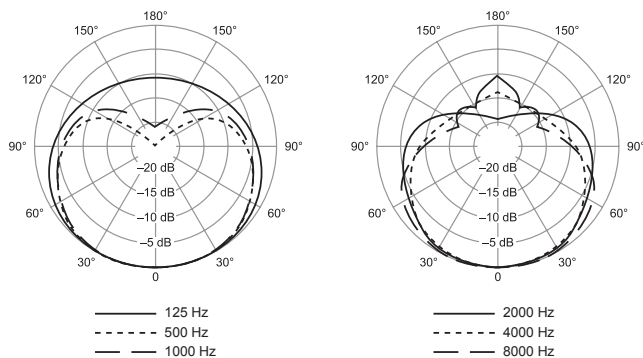

Polar Pattern
Measured at 1000 Hz