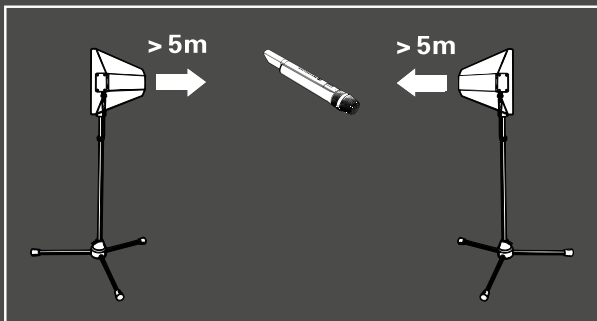

GZA 2003 TV

Active directional aerial with integrated multi-coupler. Can be tuned to a television channel in a frequency range of 450 to 960 MHz. Signals are fed directly from the receiver through the aerial feeder. The Sennheiser receivers EM 3031/32-U and EM 3532-U are suitable.

A 2003 UHF

Passive version without integrated multi-coupler. Broad-band. Suitable for all receivers in a frequency range of 450 to 960 MHz.

| Technical Data of Aerial | |
|-----------------------------|------------------|
| Frequency range | 450 – 960 MHz |
| Apex angle (-3 dB) | approx. 100° |
| Front/back ratio | > 14 dB |
| Gain | approx. 4 dB |
| Connector | BNC jack, 50 Ohm |
| Dimensions in mm | 258 x 273 x 35 |
| Weight (with multi-Coupler) | approx. 360 g |

We reserve the right to make alterations.

Antenne mit ihrem 3/8"- oder 5/8"- Innengewinde auf einem Stativ befestigen.
Auf den Sender ausrichten.

Fasten the 3/8" or 5/8" internal thread of the aerial to a stand.
Orientale it toward the transmitter.

Fixer l'antenne sur un support au niveau de son taraudage 3/8" ou 5/8".
L'orienter vers l'émetteur.

Fissare l'antenna con la sua filettatura interna di 3/8" o 5/8" su un treppiede.
Orientarla verso il trasmettitore.